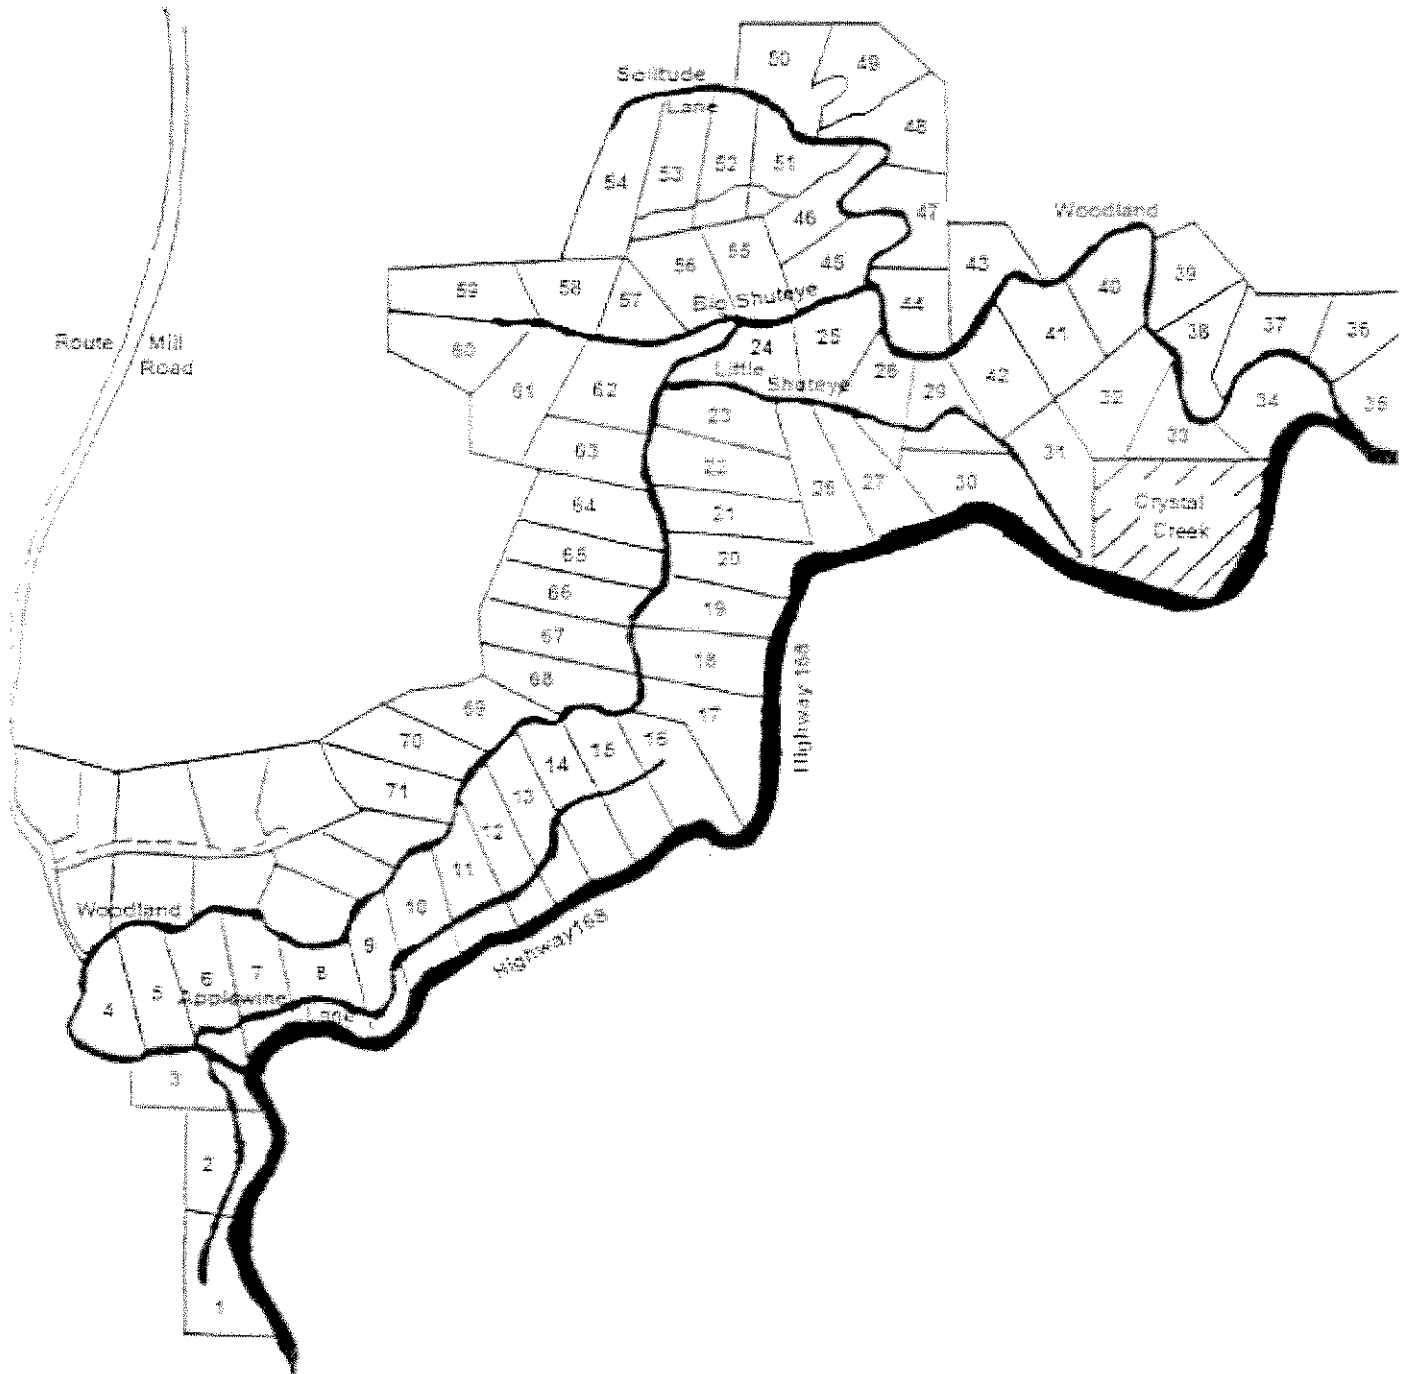

Greg Judd

Toll Free: 1-800-388-3271

Cell: 559-779-2020

Email: gregjudd@shaverlakeland.com

DOGWOOD

Dogwood Mountain

www.shaverlakeland.com