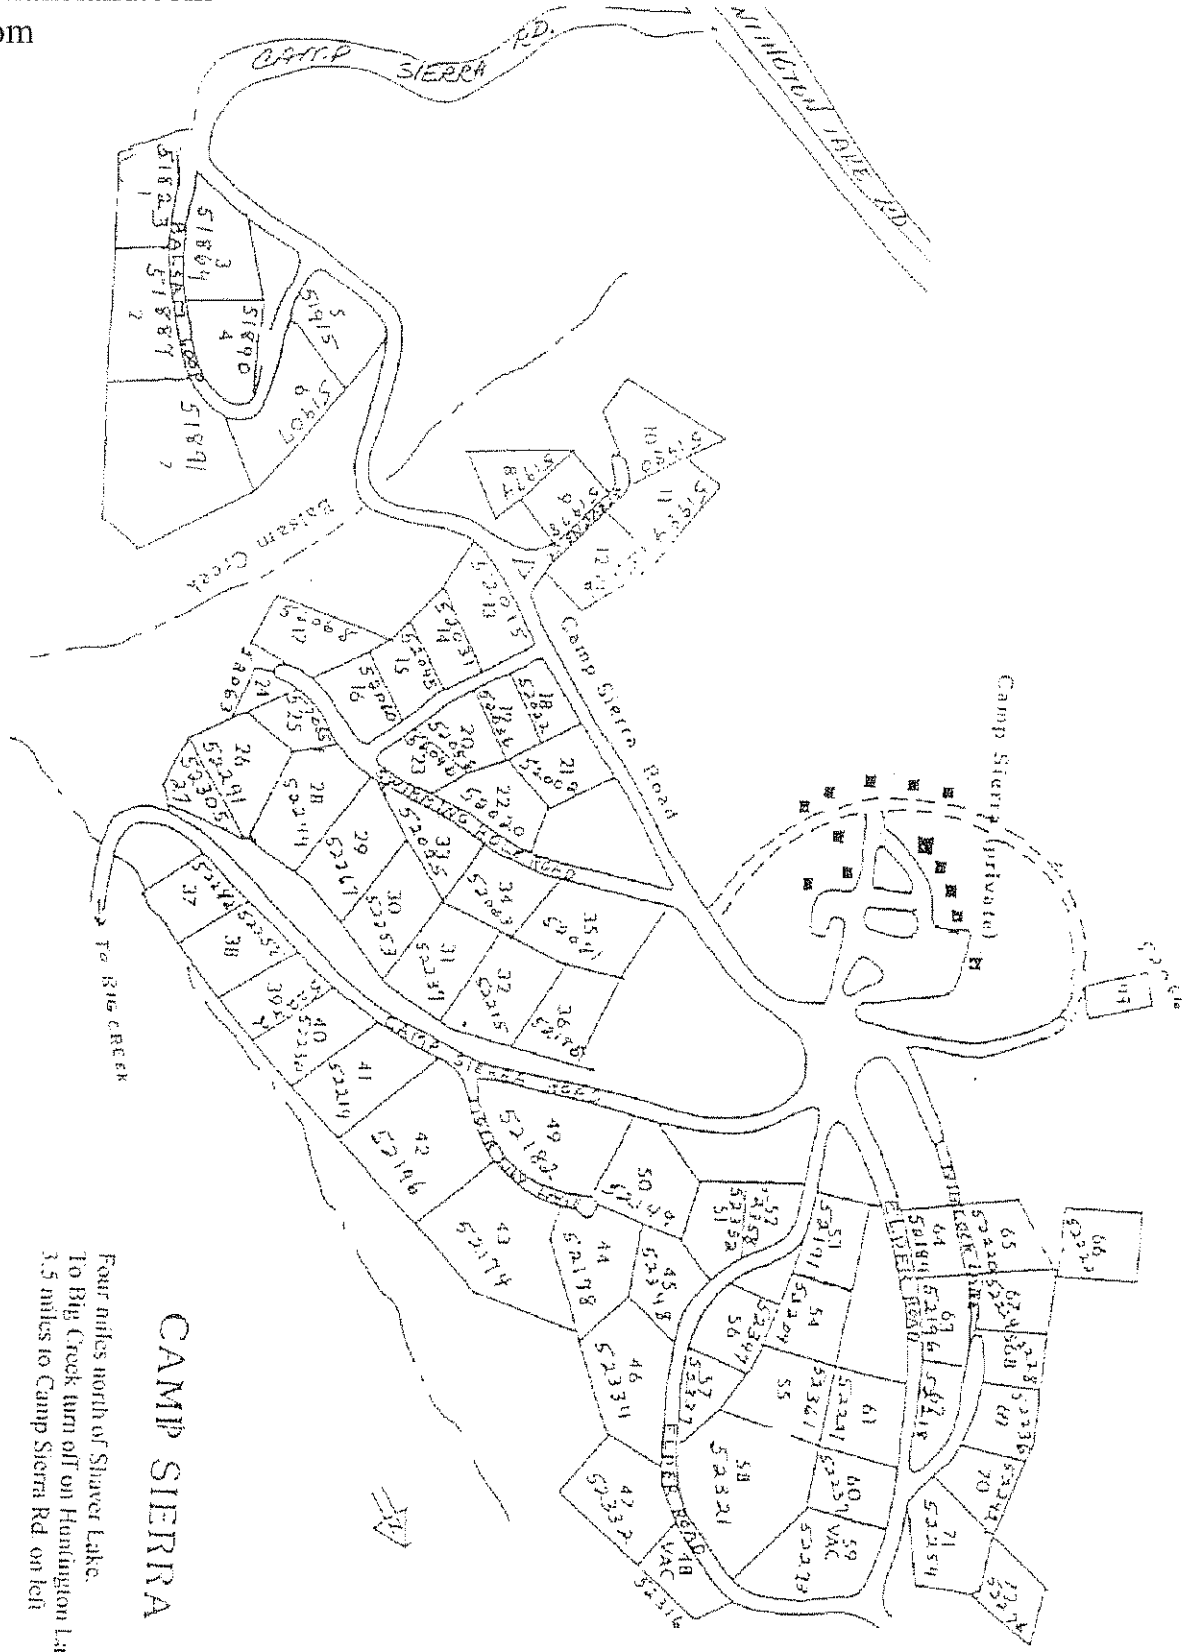

# Camp Sierra

Four miles north of Shaver Lake.  
To Big Creek turn off on Huntington Lake Rd  
3.5 miles to Camp Sierra Rd on left

CAMP SIERRA

www.shaverlakeland.com