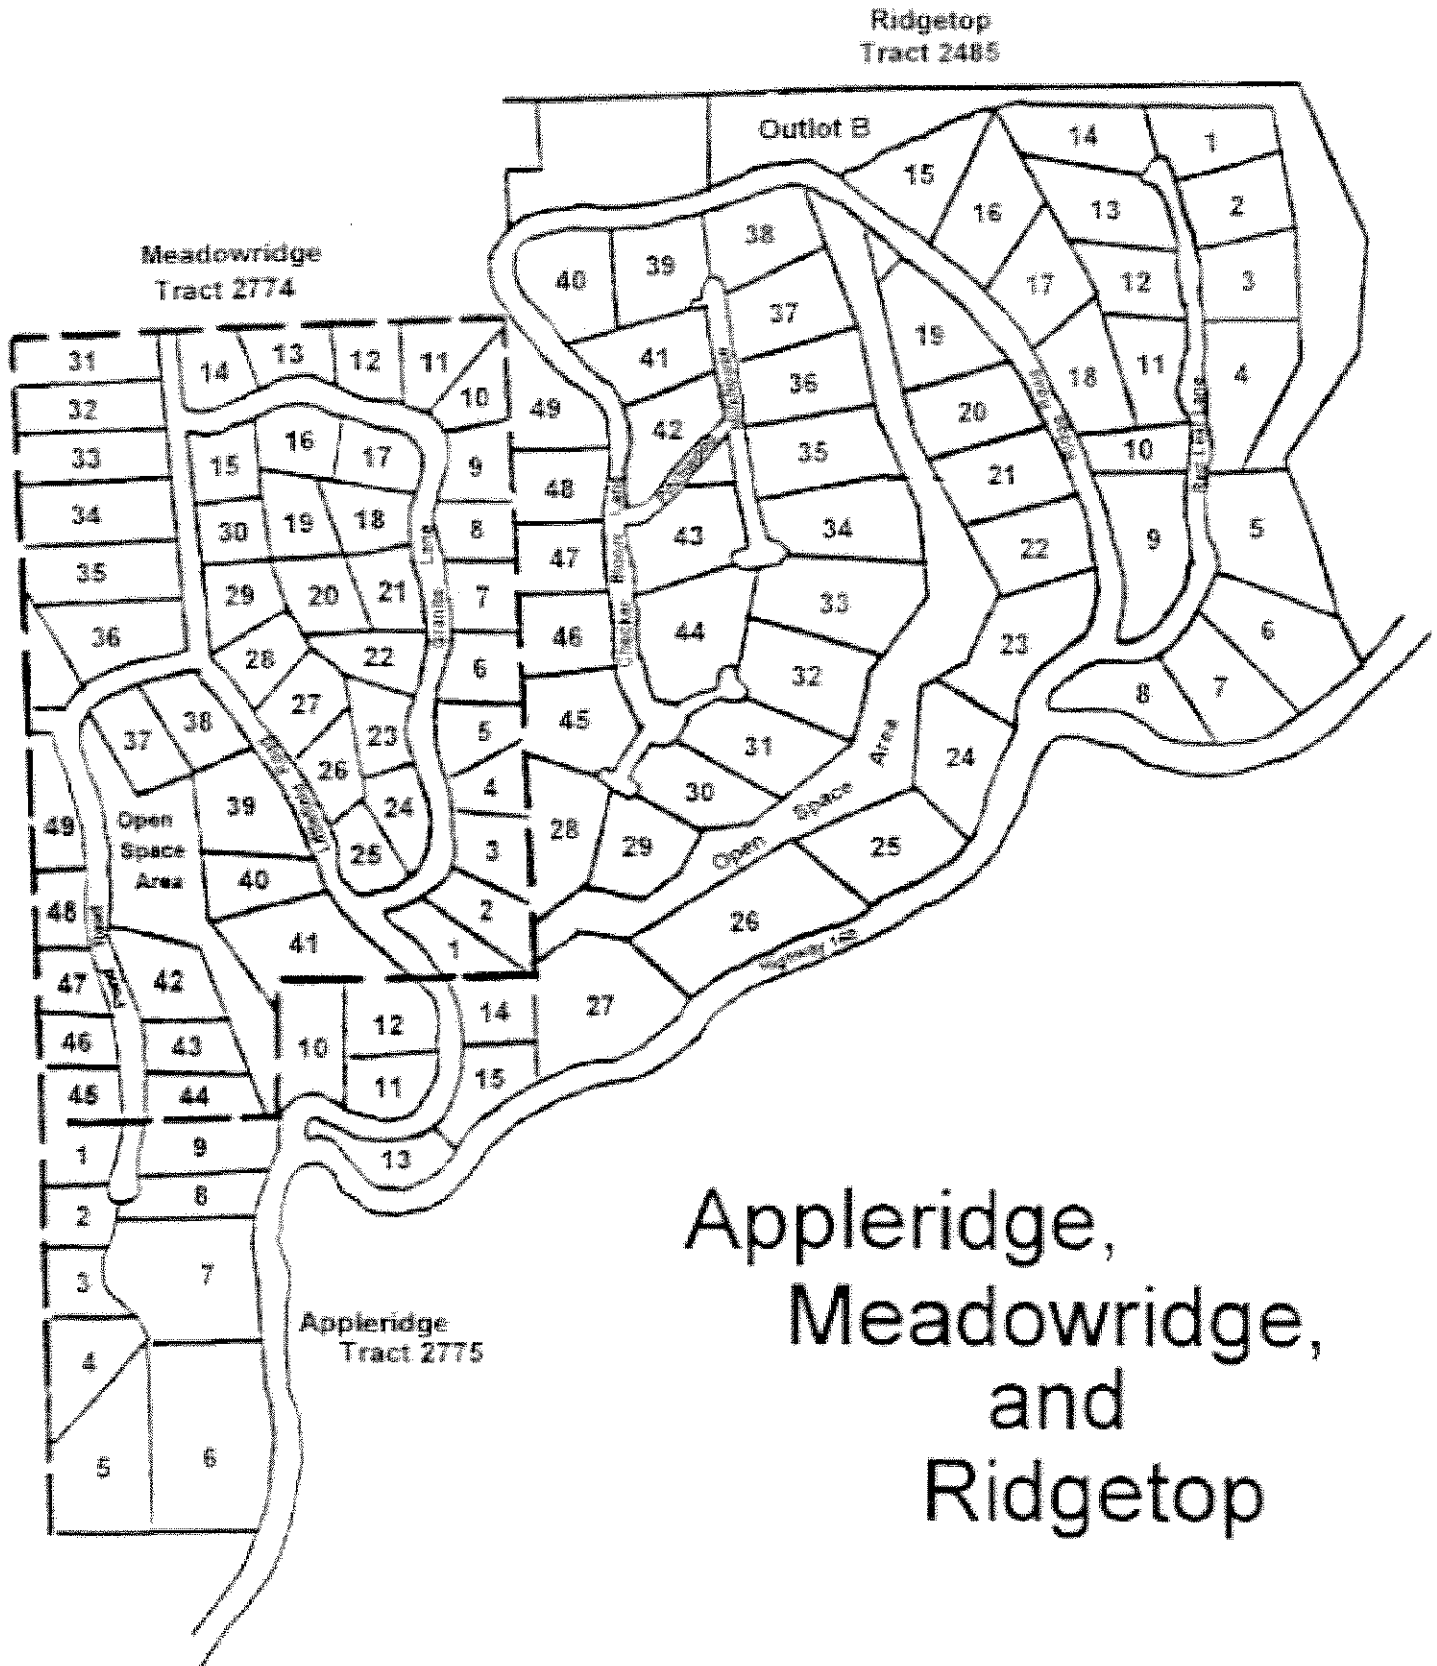

Greg Judd

Toll Free: 1-800-388-3271

Cell: 559-779-2020

Email: gregjudd@shaverlakeland.com

www.shaverlakeland.com

Appleridge, Meadowridge, and Ridgetop